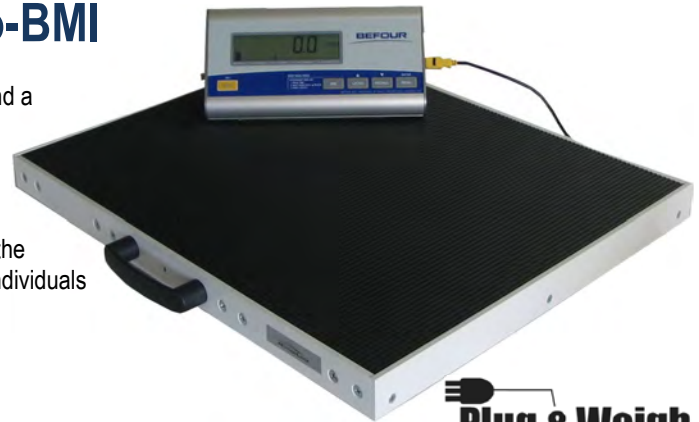

# BEFOUR

PRECISION SCALES

Provides incredibly accurate weight measurements for unsteady users.

## DISPLAY FEATURES: PS-7700

- Easy to use Body Mass Index (BMI) calculation with programmable clothing allowance
- Pinpoint accuracy of  $\pm 0.1$  lb.
- The console is powered by six (6) standard C-cell alkaline batteries (included)
- Large 1" LCD digits
- Auto-off time from 12 seconds to 25 minutes, audible tone when weight locks in, lb/kg lockout mode
- Weigh in pounds or kilograms
- 3-segment battery life indicator

## BARIATRIC SCALE

High-capacity, portable Pro-BMI scales are designed with precision and heavy weighing in mind.

### Model PS-7700 Pro-BMI

With its generous 24" x 20" platform and a 900 lb. weight capacity, the PS-7700 is ideal for bariatric professionals, home health care, weight-lifting competitions, and athletic weigh-ins. The low-profile platform sits just 2" off the ground, making it easy to step on for individuals of all sizes.