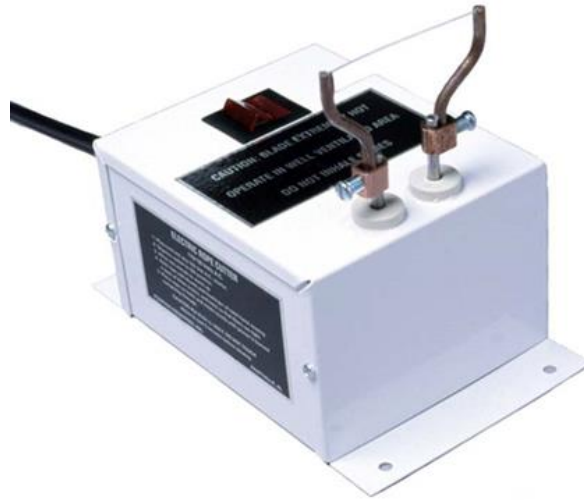

Electric Hot Knife Rope | Rope Care

Fusing rope ends helps protect your rope and prevent unraveling after cutting the rope.

Key Features

- Table top size
- Operates on 110 volts AC
- Red 'on' light
- Replacement blades available
- Heats up to 1200 deg F

Additional Information

Shipping weight | 3.88 lbs

Weight | 2.44 lbs (1.111 kg)

Product Code

RC48014