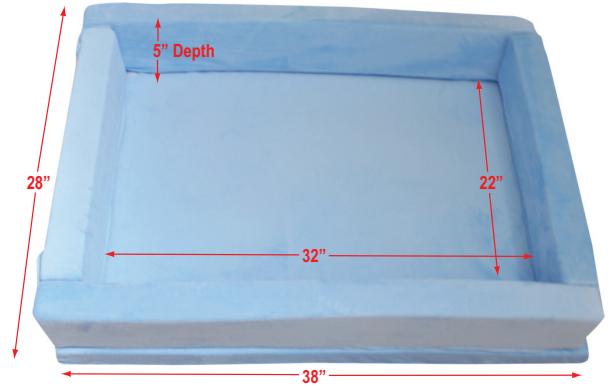

*Pillow Not Included

Re-Order #	Description	Size	Unit
914830	Portable Cozy Napper	36"L x 28"W x 7"H	Ea.
914832	Optional Pillow Wedge	23"L x 10"W x 4"-1"H	Ea.
914831	Optional Carrying Case	37"L x 29"W x 8"H	Ea.

Optional Nylon Carrying Case

Warning: Use on floor only. DO NOT leave unsupervised orientation of wedge.

Purpose

The Portable Cozy Napper is not sold as a substitute for a crib and is primarily intended for infants until they crawl. It can also be used as a play area after the crawling period but not intended to confine the child. Since it is portable it is easily carried to the area where the parent is working and provides a very comfortable area for “Tummy Time”, sleeping or for the awake infant when they are engaged in other activities.

Easy to Use

The non-slip bottom prevents the “Cozy Napper” from sliding and the covers are easily removed for laundering. The soft micro-fiber fabric has a pleasant feel and the resilient foam base provides a very comfortable play/sleeping surface. With the optional nylon carry case, the unit can be stored under most beds. The optional pillow has been designed to provide an optimum slope for the infant to sleep or to rest on