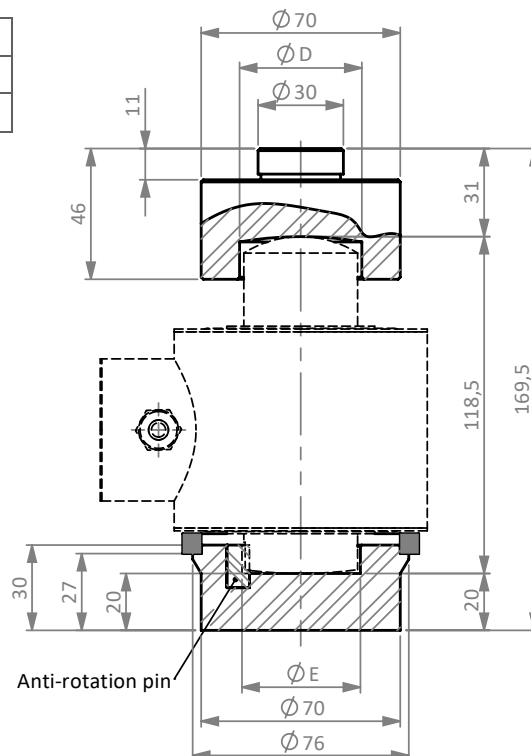

## Short Description

- Stainless steel Rocker Support set for loadcell
- Good self-alignment ability
- Anti-rotation protection
- Easy installation
- Can be used with load cell models: BM14C and HM14C
- Rocker support delivered without loadcell; a loadcell needs to be ordered separately

## Available Models

Model	Capacity	Full Article Description	Part Number
BY-14-103	0.5t – 30t	BY-14-103-0.5/30t	21404100
BY-14-103	40t – 50t	BY-14-103-40/50t	21404110

## Dimensions in mm

Capacity	ØD	ØE
0.5 – 30t	43	42
40 – 50t	53	52

Specifications and dimensions are subject to change without notice and do not constitute any liability whatsoever.